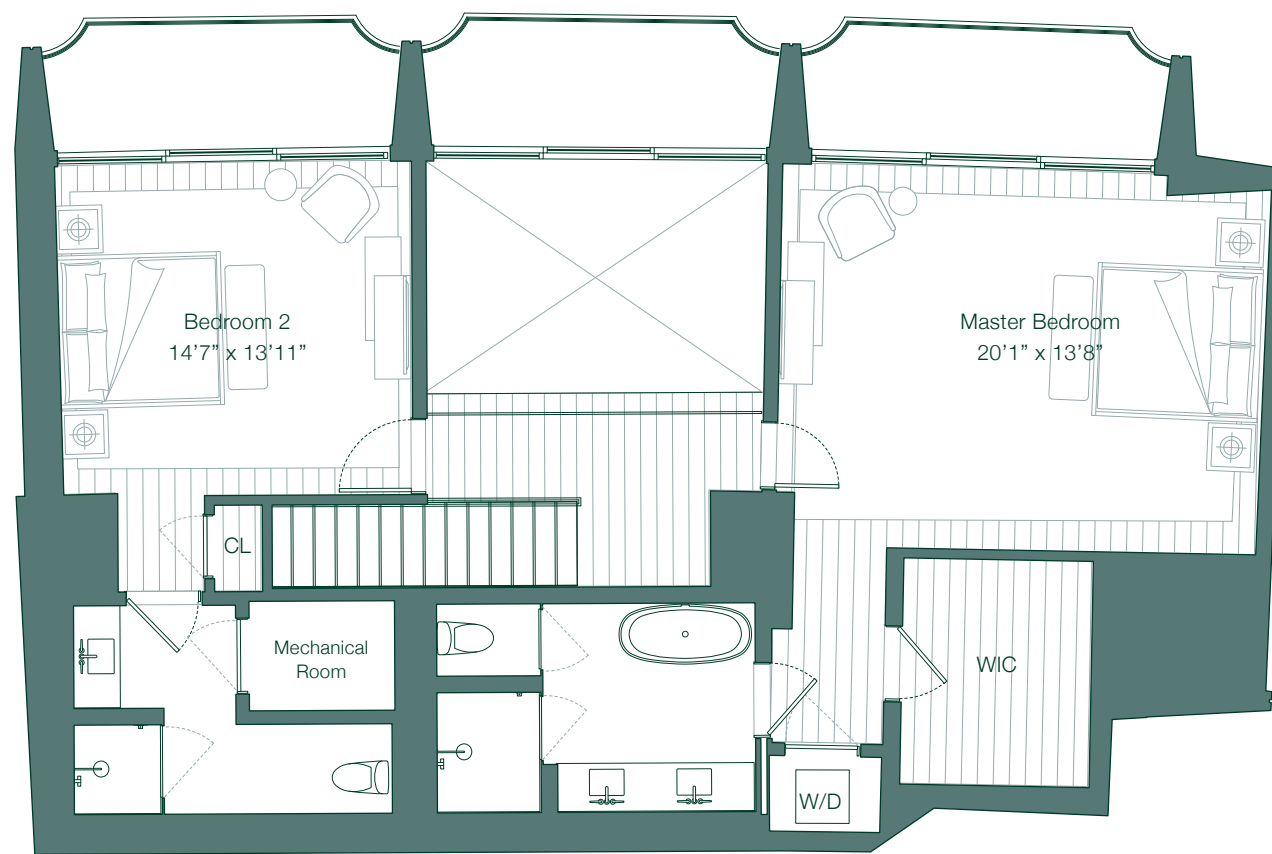

3 Bedrooms

3 En Suite Baths and Powder Room

Interiors

2,550 Sq. Ft. / 237 Sq. M.

CONSTELLATION BLVD.

AVENUE OF THE STARS

Scale: 1/8" = 1'