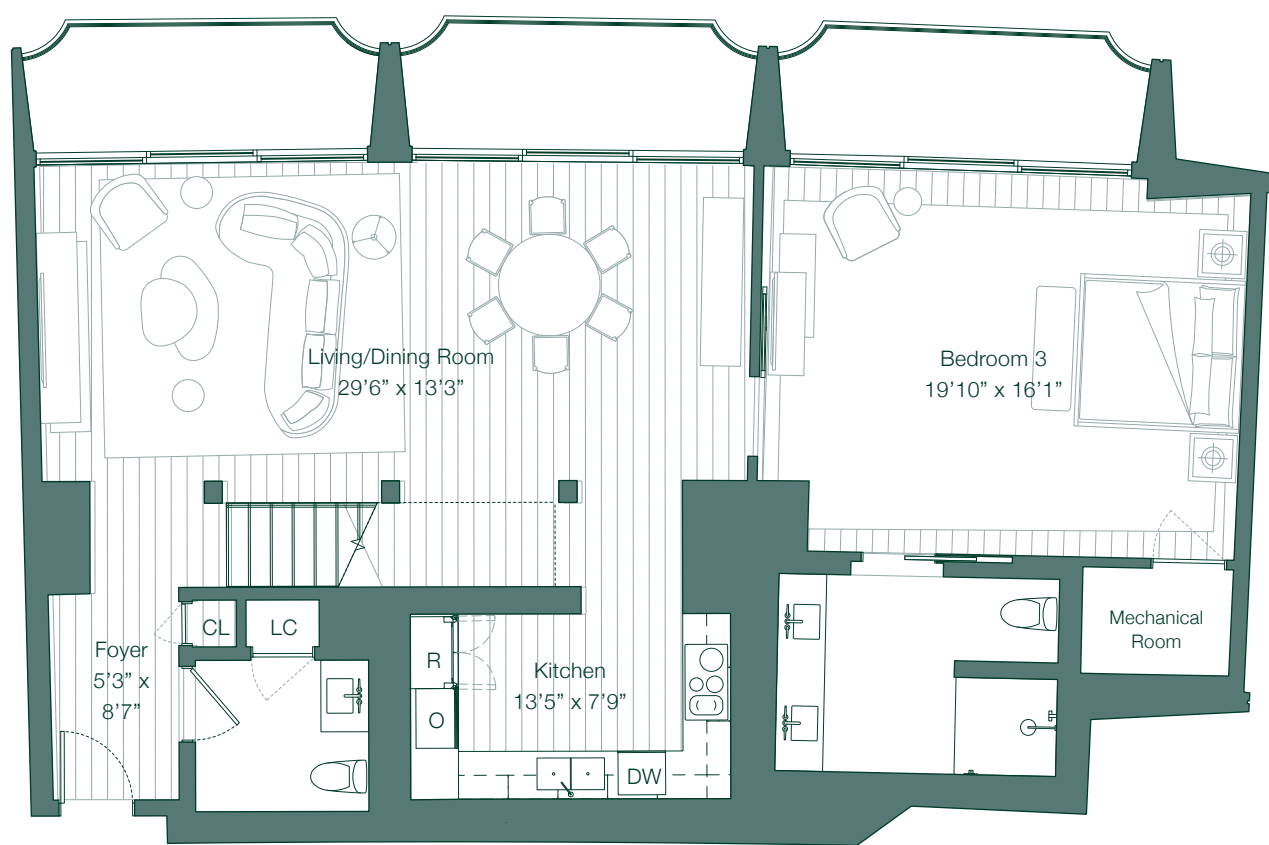

3 Bedrooms

3 En Suite Baths and Powder Room

Interiors

2,550 Sq. Ft. / 237 Sq. M.

CONSTELLATION BLVD.

AVENUE OF THE STARS

Scale: 1/8" = 1'